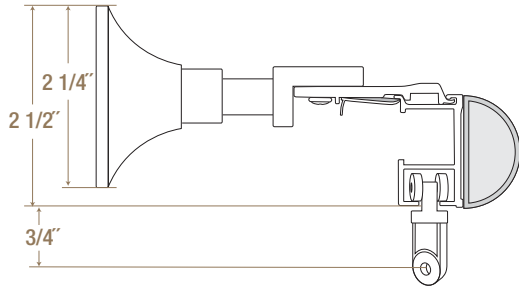

Select Metal Traverse Brackets *Measurements and Details*

Bracket Details

Description	Item No.	Finishes	Returns	Comments
Heavy Duty Single Wall Bracket - Standard	94123	025, 85, 90	3 1/2" - 4 1/2"	Can paint to match wall color
Double or 6" Projection Bracket	94125	025, 85, 90	5 1/2"	Can paint to match wall color
Round Decorative Traverse Bracket	130-2064	All 8 Brass finishes	4"	Surcharge applies
Round Decorative Ext. Traverse Bracket	130-2066	All 8 Brass finishes	5 1/2"	Surcharge applies
Square Decorative Traverse Bracket	130-2164	All 8 Brass finishes	4"	Surcharge applies
Square Decorative Ext. Traverse Bracket	130-2166	All 8 Brass finishes	5 1/2"	Surcharge applies
Ceiling / Clip for Select Traverse Rods	93630	17, 90		
Track Splice for Select Traverse Rods	93633	17, 90		
Ceiling Mount Bracket - 1" Drop	1797	61		Includes 93630

Decorative Traverse Brackets

130-2064 Round Traverse Bracket, 4" Return
 130-2066 Round Traverse Extended Bracket, 5 1/2" Return

130-2164 Square Traverse Bracket, 4" Return
 130-2166 Square Extended Traverse Bracket, 5 1/2" Return