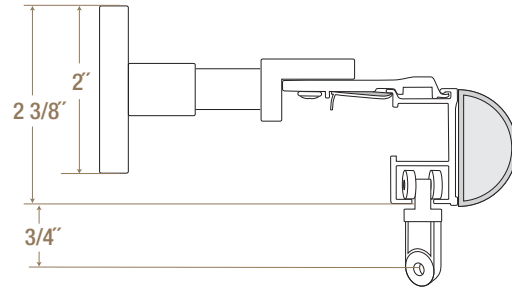

Select Metal Traverse Brackets *Measurements and Details*

Bracket Details

Description	Item No.	Finishes	Returns	Comments
Heavy Duty Single Wall Bracket - Standard	94123	025, 85, 90	3 1/2" - 4 1/2"	Can paint to match wall color
Double or 6" Projection Bracket	94125	025, 85, 90	5 1/2"	Can paint to match wall color
Round Decorative Traverse Bracket	130-2064	All 8 Brass finishes	4"	Surcharge applies
Round Decorative Ext. Traverse Bracket	130-2066	All 8 Brass finishes	5 1/2"	Surcharge applies
Square Decorative Traverse Bracket	130-2164	All 8 Brass finishes	4"	Surcharge applies
Square Decorative Ext. Traverse Bracket	130-2166	All 8 Brass finishes	5 1/2"	Surcharge applies
Ceiling / Clip for Select Traverse Rods	93630	17, 90		
Track Splice for Select Traverse Rods	93633	17, 90		
Ceiling Mount Bracket - 1" Drop	1797	61		Includes 93630

Decorative Traverse Brackets

130-2064 Round Traverse Bracket, 4" Return
 130-2066 Round Traverse Extended Bracket, 5 1/2" Return

130-2164 Square Traverse Bracket, 4" Return
 130-2166 Square Extended Traverse Bracket, 5 1/2" Return