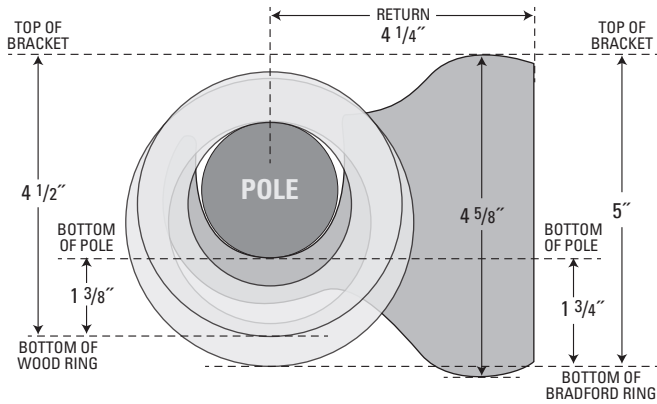

Select Wood Bracket Details $2\frac{1}{4}$ " Diameter

$2\frac{1}{4}$ " European Bracket - 23-224

$2\frac{1}{4}$ " Traditional Bracket - 23-204

With 7" Return - 23-207

Measurements for Top of Bracket to Bottom of Ring are the same as in drawing above.

$2\frac{1}{4}$ " Iron Bracket - 20-274

$2\frac{1}{4}$ " Adjustable Metal Bracket - 20-204

$2\frac{1}{4}$ " Pole Combination Bracket - 20-297

$2\frac{1}{4}$ " Rings

	Part #	ID	OD
Ribbed Wood Ring	23-345	2 5/8"	4 1/4"
Bradford Ring	24-344	3 1/4"	4 5/8"
Metal Ring	20-300	2 5/8"	3 1/8"
Iron Ring	20-270	2 1/2"	3 1/4"