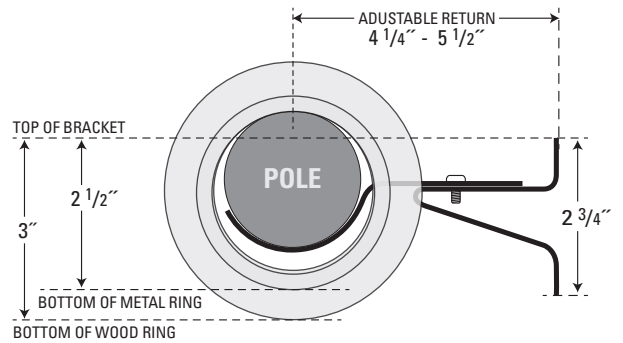

Select Wood Bracket Details $2\frac{1}{4}$ " Diameter

$2\frac{1}{4}$ " European Bracket - 23-224

$2\frac{1}{4}$ " Traditional Bracket - 23-204

With 7" Return - 23-207

Measurements for Top of Bracket to Bottom of Ring are the same as in drawing above.

$2\frac{1}{4}$ " Iron Bracket - 20-274

$2\frac{1}{4}$ " Adjustable Metal Bracket - 20-204

$2\frac{1}{4}$ " Pole Combination Bracket - 20-297

$2\frac{1}{4}$ " Rings

	Part #	ID	OD
Ribbed Wood Ring	23-345	2 5/8"	4 1/4"
Bradford Ring	24-344	3 1/4"	4 5/8"
Metal Ring	20-300	2 5/8"	3 1/8"
Iron Ring	20-270	2 1/2"	3 1/4"