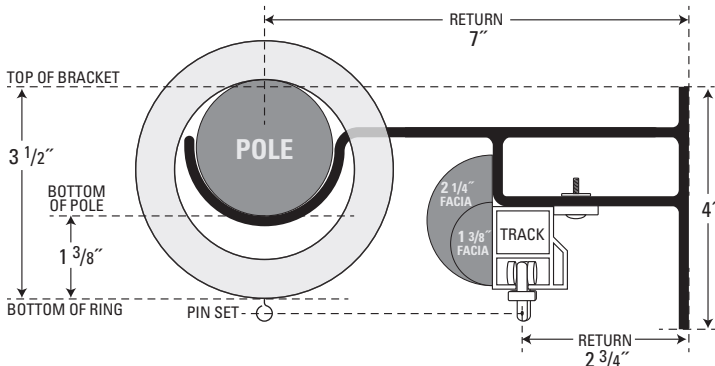

Select Wood Bracket Details $2\frac{1}{4}$ " Diameter

$2\frac{1}{4}$ " European Bracket - 23-224

$2\frac{1}{4}$ " Traditional Bracket - 23-204

With 7" Return - 23-207

Measurements for Top of Bracket to Bottom of Ring are the same as in drawing above.

$2\frac{1}{4}$ " Iron Bracket - 20-274

$2\frac{1}{4}$ " Adjustable Metal Bracket - 20-204

$2\frac{1}{4}$ " Pole Combination Bracket - 20-297

$2\frac{1}{4}$ " Rings

	Part #	ID	OD
Ribbed Wood Ring	23-345	2 5/8"	4 1/4"
Bradford Ring	24-344	3 1/4"	4 5/8"
Metal Ring	20-300	2 5/8"	3 1/8"
Iron Ring	20-270	2 1/2"	3 1/4"