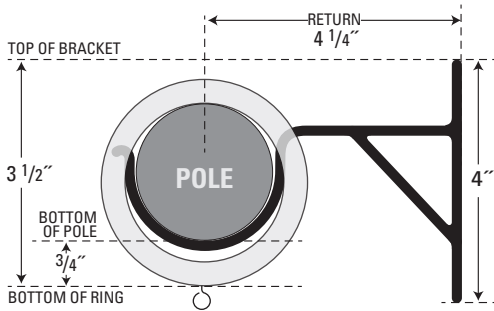

Select Wood Bracket Details $2\frac{1}{4}$ " Diameter

$2\frac{1}{4}$ " European Bracket - 23-224

$2\frac{1}{4}$ " Traditional Bracket - 23-204

With 7" Return - 23-207

Measurements for Top of Bracket to Bottom of Ring are the same as in drawing above.

$2\frac{1}{4}$ " Iron Bracket - 20-274

$2\frac{1}{4}$ " Adjustable Metal Bracket - 20-204

$2\frac{1}{4}$ " Pole Combination Bracket - 20-297

$2\frac{1}{4}$ " Rings

	Part #	ID	OD
Ribbed Wood Ring	23-345	2 5/8"	4 1/4"
Bradford Ring	24-344	3 1/4"	4 5/8"
Metal Ring	20-300	2 5/8"	3 1/8"
Iron Ring	20-270	2 1/2"	3 1/4"