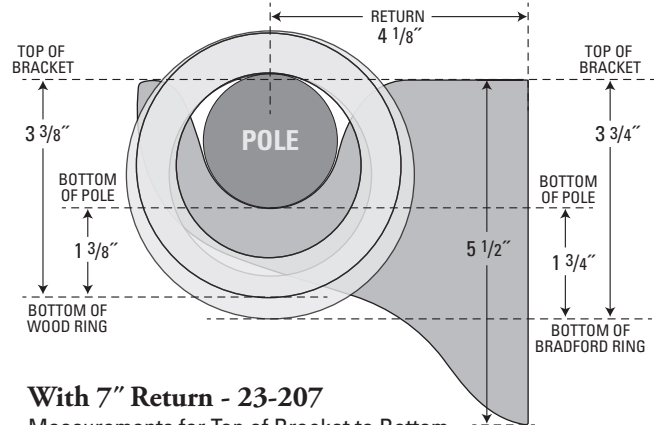

Select Wood Bracket Details $2\frac{1}{4}$ " Diameter

$2\frac{1}{4}$ " European Bracket - 23-224

$2\frac{1}{4}$ " Traditional Bracket - 23-204

With 7" Return - 23-207

Measurements for Top of Bracket to Bottom of Ring are the same as in drawing above.

$2\frac{1}{4}$ " Iron Bracket - 20-274

$2\frac{1}{4}$ " Adjustable Metal Bracket - 20-204

$2\frac{1}{4}$ " Pole Combination Bracket - 20-297

$2\frac{1}{4}$ " Rings

	Part #	ID	OD
Ribbed Wood Ring	23-345	2 5/8"	4 1/4"
Bradford Ring	24-344	3 1/4"	4 5/8"
Metal Ring	20-300	2 5/8"	3 1/8"
Iron Ring	20-270	2 1/2"	3 1/4"