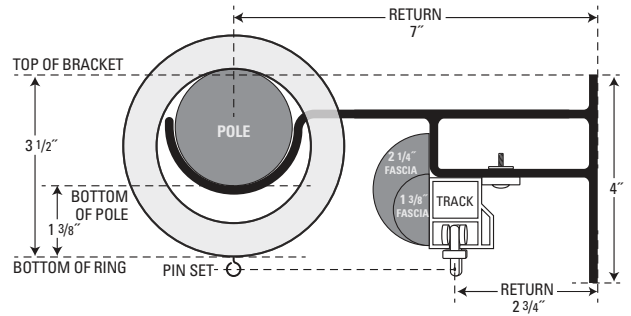

Select Wood Traverse Rod Specifications

Premium Pin Settings Measurements

1 3/8" Pole & Traverse Rod Combination Bracket - 10-296
Bracket must be specified with order.

2 1/4" Pole & Traverse Rod Combination Bracket - 10-297
Bracket must be specified with order.

Select Premium Track

Double Mount Premium Rods

Supreme Pin Settings Measurements

Patented SureLock® Ring System

Select Supreme Track

2 1/4" Supreme

3" Supreme