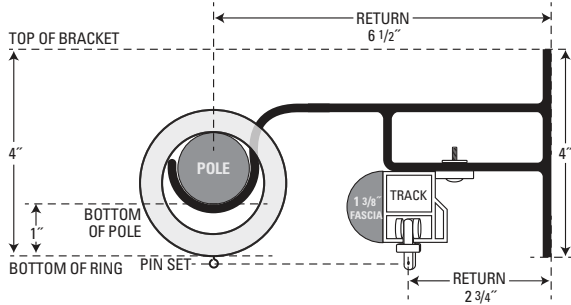

Select Wood Traverse Rod Specifications

Premium Pin Settings Measurements

1 3/8" Pole & Traverse Rod Combination Bracket - 10-296
Bracket must be specified with order.

2 1/4" Pole & Traverse Rod Combination Bracket - 10-297
Bracket must be specified with order.

Select Premium Track

Double Mount Premium Rods

Supreme Pin Settings Measurements

Patented SureLock® Ring System

Select Supreme Track

2 1/4" Supreme

3" Supreme