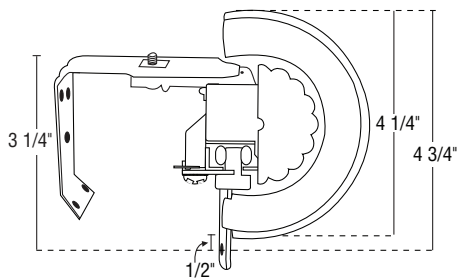

Select Wood Traverse Rod Specifications

Premium Pin Settings Measurements

1 3/8" Pole & Traverse Rod Combination Bracket - 10-296
Bracket must be specified with order.

2 1/4" Pole & Traverse Rod Combination Bracket - 10-297
Bracket must be specified with order.

Select Premium Track

Double Mount Premium Rods

Supreme Pin Settings Measurements

Patented SureLock® Ring System

Select Supreme Track

2 1/4" Supreme

3" Supreme