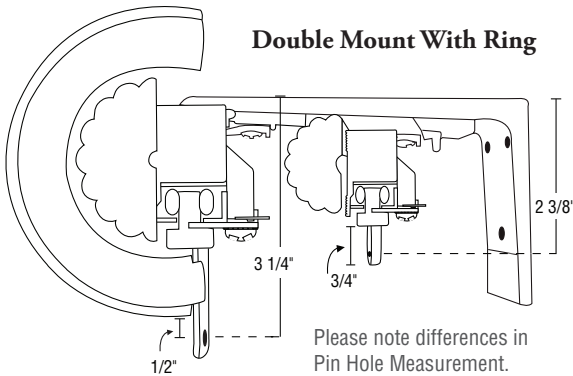

Select Wood Traverse Rod Specifications

Premium Pin Settings Measurements

1 3/8" Pole & Traverse Rod Combination Bracket - 10-296
Bracket must be specified with order.

2 1/4" Pole & Traverse Rod Combination Bracket - 10-297
Bracket must be specified with order.

Select Premium Track

Double Mount Premium Rods

Supreme Pin Settings Measurements

Patented SureLock® Ring System

Select Supreme Track

2 1/4" Supreme

3" Supreme