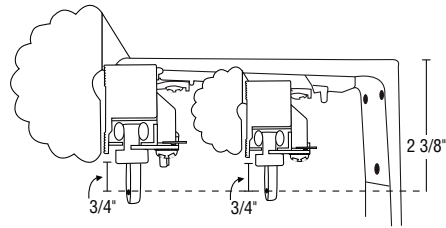

Select Wood Traverse Rod Specifications

Premium Pin Settings Measurements

1 3/8" Pole & Traverse Rod Combination Bracket - 10-296
Bracket must be specified with order.

2 1/4" Pole & Traverse Rod Combination Bracket - 10-297
Bracket must be specified with order.

Select Premium Track

Double Mount Premium Rods

Supreme Pin Settings Measurements

Patented SureLock® Ring System

Select Supreme Track

2 1/4" Supreme

3" Supreme